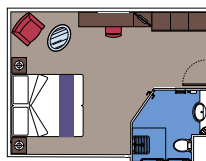

54 Cabins for guests with disabilities or reduced mobility

32 Cabins (≈ 16 m²) with balcony.
22 Interior cabins (≈ 12,5 m²).
Double bed can be converted into two single beds.

This kind of accommodation is available in Balcony (with Bella, Fantastica and Aurea Experiences) and Interior cabins (with Bella and Fantastica Experiences).