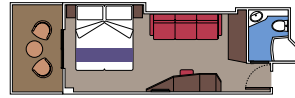

This kind of accommodation is only available in the MSC Yacht Club.

15 Interior Suites

Interior Suites ($\approx 12 \text{ m}^2$)
 Double bed can be converted into two single beds.

This kind of accommodation is only available in the MSC Yacht Club.

34 Suites

Suites (from ≈ 25 to $\approx 37 \text{ m}^2$)
 Large corner balcony (from ≈ 26 to 36 m^2) with private whirlpool bath.
 Double bed can be converted into two single beds.

This kind of accommodation is available with Fantastica and Aurea Experiences.

MSC YACHT CLUB DELUXE SUITE

1.250 Balcony

Cabins (from ≈ 9 to ≈ 15 m²) with balcony.
Double bed can be converted into two single beds.

This kind of accommodation is available with Bella, Fantastica and Aurea Experiences.