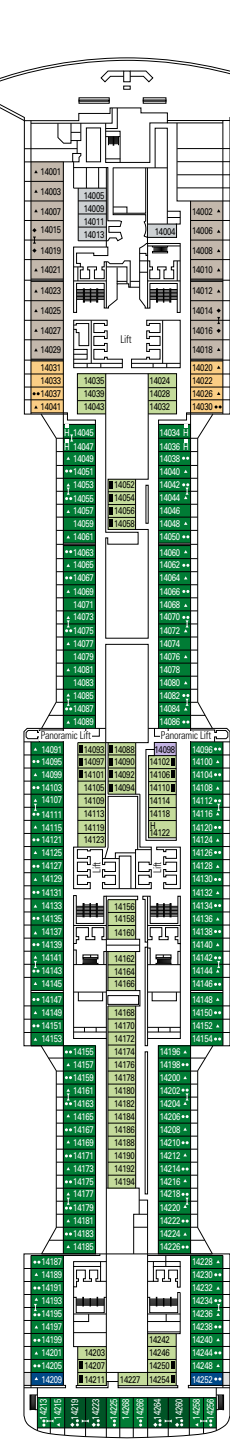

DECK 14
WORLD CLASS