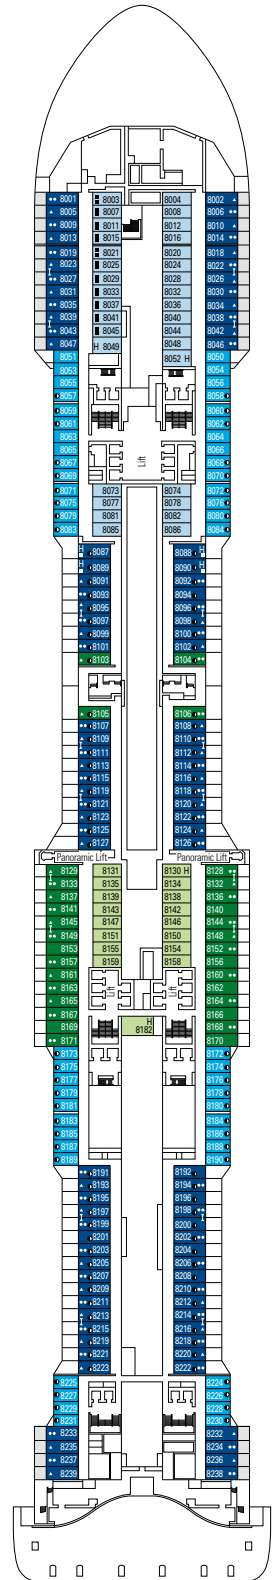

MSC BELLISSIMA

TECHNICAL SHEET

COMMON SERVICES

INFINITY ATRIUM

TECHNICAL CHARACTERISTICS OF THE SHIP

GROSS TONNAGE	171.598 tons
LENGTH / BEAM / HEIGHT	315,83 m / 43 m / 75,5 m
SURFACE AREA	450.000 m ² , incl. 33.000 m ² public areas
PUBLIC AREA RATIO	10,5 m ² per passenger
DECKS	19, incl. 15 for guests
LIFTS	32, incl. 19 for guests (2 panoramics and 1 for the MSC Yacht Club)
VOLTAGE (IN CABIN)	110/220 volts
MAXIMUM SPEED	23,15 knots
STABILISERS	Stabilised with 2 fins
NUMBER OF PASSENGERS	5.655
NUMBER OF CABINS	2.201, incl. 55 for guests with disabilities or reduced mobility
CREW MEMBERS	Approx. 1.595
POOLS	4, incl. 1 with sliding roof and 1 for the MSC Yacht Club; 9 whirlpool baths
ENVIRONMENTAL TECHNOLOGY	AWT-Advanced Water Treatment, Energy Saving & Monitoring System, Scrubbers and LED technology

CONFERENCE ROOMS	Seats	Stage / Dance floor surface (m ²)	Surface (m ²)	Deck
ATTIC CLUB	41	21,20	42,90	18 Divina
BUSINESS CENTRE	58		67	5 Opera
CAROUSEL LOUNGE	400	130	1.100	7 Fantasia
LONDON THEATRE	975	217	1.000	5 Opera / 6 Musica
SKY LOUNGE	180		25,20	18 Divina

Cabin door width	85,5 cm
Cabin clearance	82,1 cm
Bathroom door width	90 cm
Size of cabin (floor space)	≈ 24 to ≈ 39 m ²
Size of bathroom	3,5 m ²
Is there a fold-down seat in the shower?	Yes
Height of seat from the floor	44 cm
Does the WC seat have grab rails?	Yes
Are wheelchairs available on board?	In limited numbers*
Are all decks/public areas accessible?	Yes
Are all lifeboats wheelchair-accessible?	No**
Do the lifts have deck indicators?	Visual, Audio & Braille
Can severely visually impaired/blind guests be catered for on the cruise?	Only with full-time carer

2.201 CABINS
5.655 GUESTS

GALLERIA BELLISSIMA

DECK 4
LIRICA

DECK 5
OPERA

DECK 6
MUSICA

DECK 7
FANTASIA

DECK 8
MERAVIGLIA

LONDON THEATRE