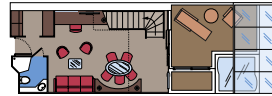

8 Duplex Suites