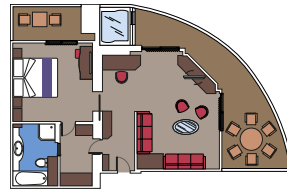

TOP SAIL LOUNGE

MSC YACHT CLUB SUNDECK & BAR

CABIN TYPES

INCLUDED FACILITIES

Air conditioning
Spacious wardrobe
Bathroom with shower or bathtub
Interactive TV
Telephone
Wi-Fi connection (for a fee except for MSC Yacht Club)
Mini bar
Safe deposit box

2 Royal Suites

Royal Suites ($\approx 51 \text{ m}^2$) with balcony ($\approx 39 \text{ m}^2$)
 Double bed can be converted into two single beds.
 Whirlpool bath, bar setup, refrigerator.

This kind of accommodation is only available in the MSC Yacht Club.