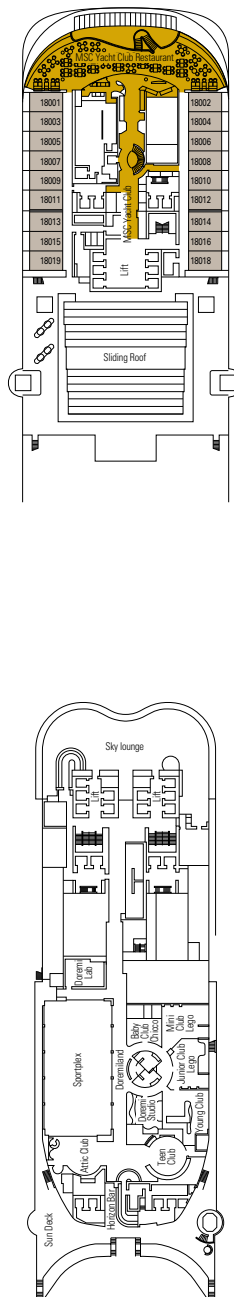

DECK 15
PREZIOSA

DECK 16
SEAVIEW

DECK 18
DIVINA

DECK 19
SPLENDIDA

Ship configuration, data and descriptions may be subject to change depending on the season and on the destination and must be verified at the time of booking.