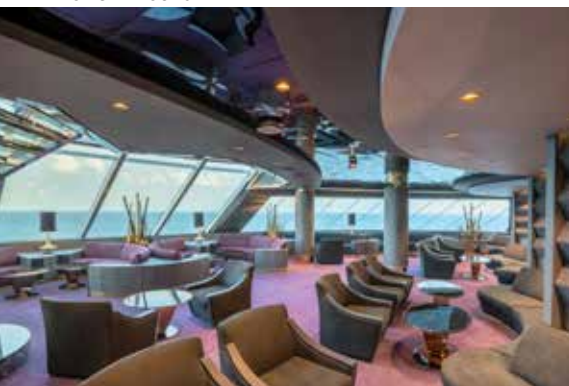

HORIZON POOL

MSC AUREA SPA

MSC YACHT CLUB

MSC YACHT CLUB ROYAL SUITE

MSC YACHT CLUB

MSC YACHT CLUB	Seats	Exclusive services	Surface (m ²)	Deck
CONCIERGE AREA		Reception with 24-hour concierge service	50	16 Seaview
MSC AUREA SPA		Priority lift access to MSC Aurea Spa 2 dedicated massage rooms	1.100	7 Fantasia
103 SUITES WITH BUTLER SERVICE		24-hour butler service	from ≈ 12 to ≈ 90	9 Seaside 12 Grandiosa 14 World Class 15 Preziosa 16 Seaview 18 Divina
TOP SAIL LOUNGE	167	Panoramic lounge, bar	423	16 Seaview
MSC YACHT CLUB RESTAURANT	120	Exclusive restaurant	405	18 Divina
MSC YACHT CLUB GRILL & BAR		Buffet and grill		
MSC YACHT CLUB POOL	115	Pool, 2 whirlpool baths	1.225	19 Splendida
MSC YACHT CLUB SUNDECK & BAR		Solarium and bar		

TOP SAIL LOUNGE

MSC YACHT CLUB SUNDECK & BAR

CABIN TYPES

INCLUDED FACILITIES

Air conditioning
Spacious wardrobe
Bathroom with shower or bathtub
Interactive TV
Telephone
Wi-Fi connection (for a fee except for MSC Yacht Club)
Mini bar
Safe deposit box