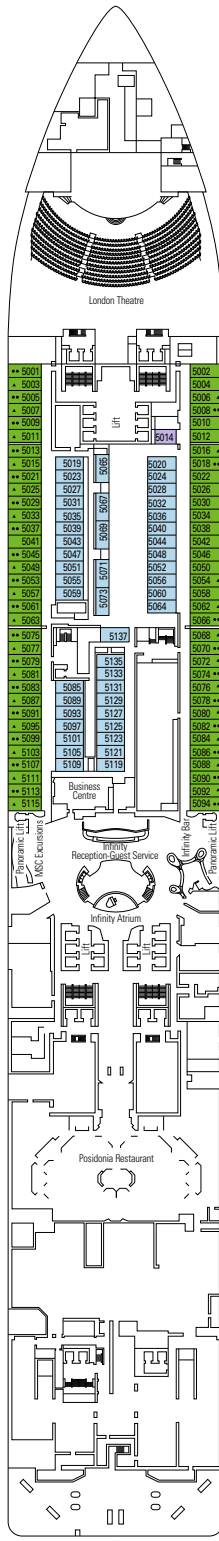

DECK 5
OPERA