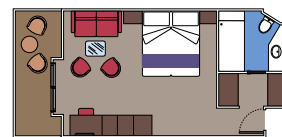

77 Deluxe Suites

Deluxe Suites (from $\approx 22 \text{ m}^2$)
Double bed can be converted into two single beds.
Private balcony, bathroom with a large shower.

This kind of accommodation is only available in the MSC Yacht Club.

15 Interior Suites