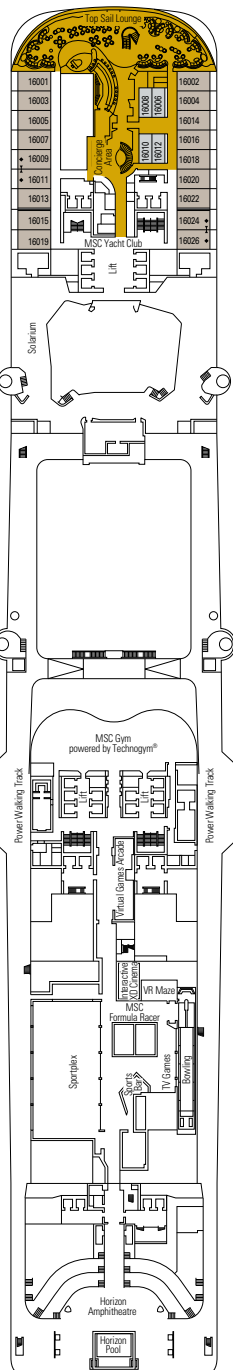

DECK 15
PREZIOSA

DECK 16
SEAVIEW

DECK 18
DIVINA

DECK 19
SPLENDIDA

Ship configuration, data and descriptions may be subject to change depending on the season and on the destination and must be verified at the time of booking.