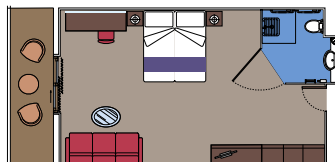

This kind of accommodation is only available in the MSC Yacht Club.