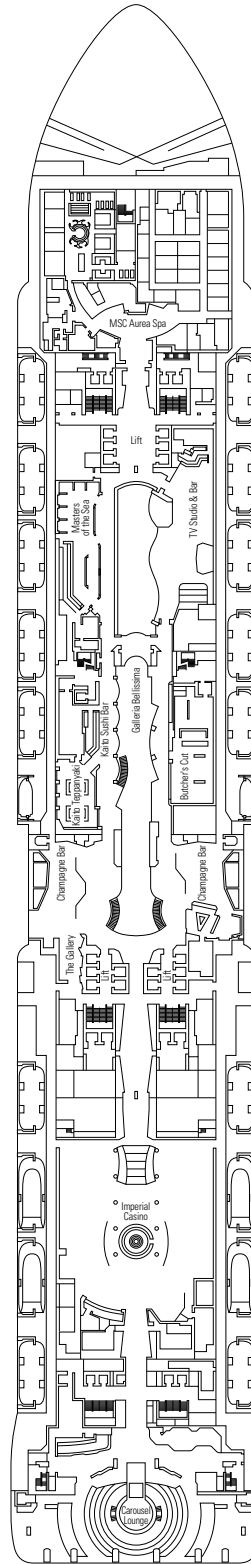

DECK 7
FANTASIA