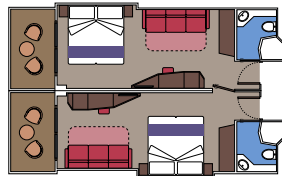

This kind of accommodation is only available in the MSC Yacht Club.

15 Interior Suites

Interior Suites ($\approx 12 \text{ m}^2$)
 Double bed can be converted into two single beds.

This kind of accommodation is only available in the MSC Yacht Club.

34 Suites

Suites (from ≈ 25 to $\approx 37 \text{ m}^2$)
 Large corner balcony (from ≈ 26 to 36 m^2) with private whirlpool bath.
 Double bed can be converted into two single beds.

This kind of accommodation is available with Fantastica and Aurea Experiences.

MSC YACHT CLUB DELUXE SUITE

1.250 Balcony

Cabins (from ≈ 9 to ≈ 15 m²) with balcony.
Double bed can be converted into two single beds.

This kind of accommodation is available with Bella, Fantastica and Aurea Experiences.

136 Ocean View

Ocean View cabins (from ≈ 10 to ≈ 23 m²).
Double bed can be converted into two single beds.

This kind of accommodation is available with Bella, Fantastica and Aurea Experiences.

175 Family Cabins