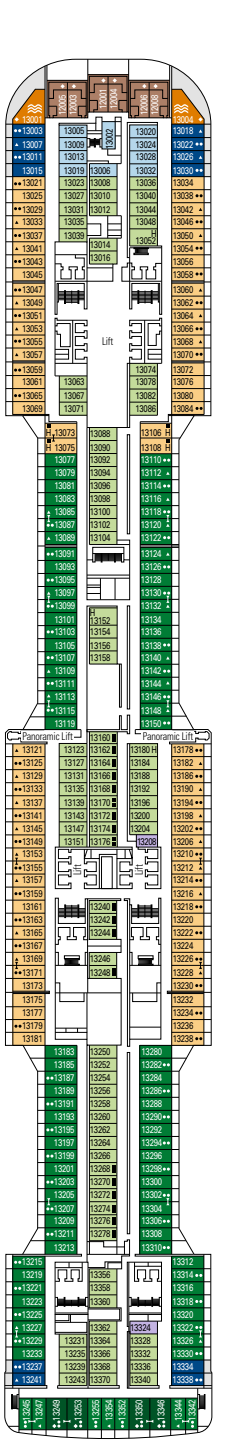

DECK 13
MAGNIFICA