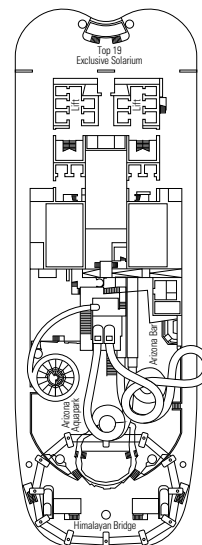

DECK 15
PREZIOSA

DECK 16
SEAVIEW

DECK 18
DIVINA

DECK 19
SPLENDIDA

Ship configuration, data and descriptions may be subject to change depending on the season and on the destination and must be verified at the time of booking.