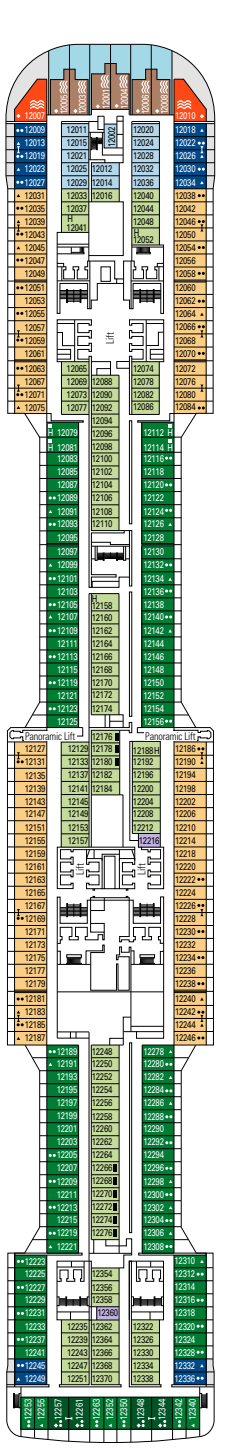

DECK 12
GRANDIOSA