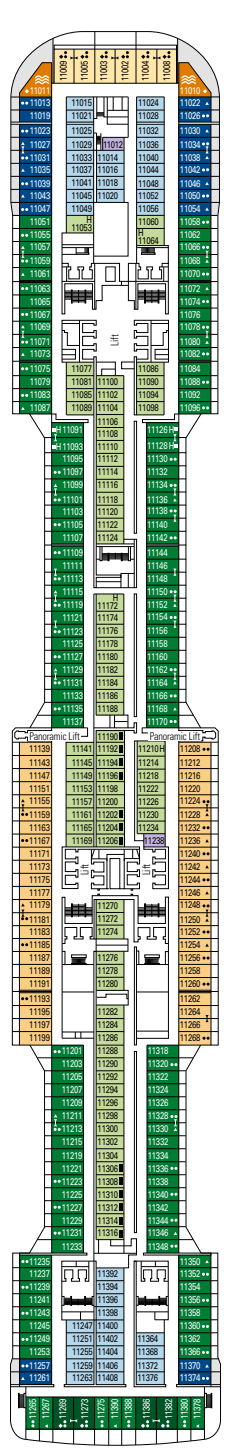

DECK 11
BELLISSIMA