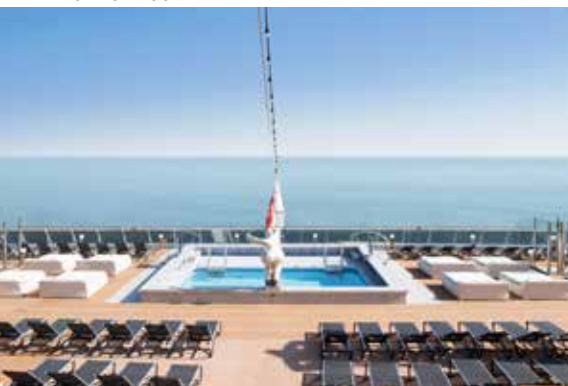

HORIZON POOL

MSC AUREA SPA

MSC YACHT CLUB

MSC YACHT CLUB ROYAL SUITE

MSC YACHT CLUB

MSC YACHT CLUB	Seats	Exclusive services	Surface (m ²)	Deck
CONCIERGE AREA		Reception with 24-hour concierge service	50	16 Seaview
MSC AUREA SPA		Priority lift access to MSC Aurea Spa 2 dedicated massage rooms	1.100	7 Fantasia
103 SUITES WITH BUTLER SERVICE		24-hour butler service	from ≈ 12 to ≈ 90	9 Seaside 12 Grandiosa 14 World Class 15 Preziosa 16 Seaview 18 Divina
TOP SAIL LOUNGE	167	Panoramic lounge, bar	423	16 Seaview
MSC YACHT CLUB RESTAURANT	120	Exclusive restaurant	405	18 Divina
MSC YACHT CLUB GRILL & BAR		Buffet and grill		
MSC YACHT CLUB POOL	115	Pool, 2 whirlpool baths	1.225	19 Splendida
MSC YACHT CLUB SUNDECK & BAR		Solarium and bar		