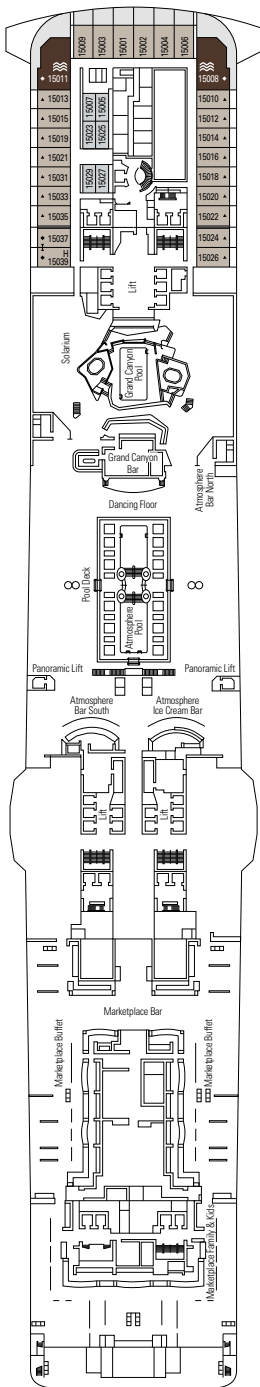

DECK 15
PREZIOSA

DECK 16
SEAVIEW

DECK 18
DIVINA

DECK 19
SPLENDIDA

Ship configuration, data and descriptions may be subject to change depending on the season and on the destination and must be verified at the time of booking.