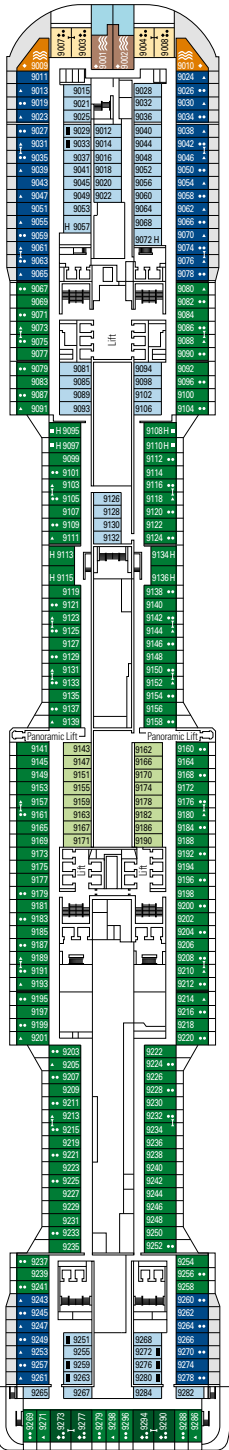

DECK 9
SEASIDE