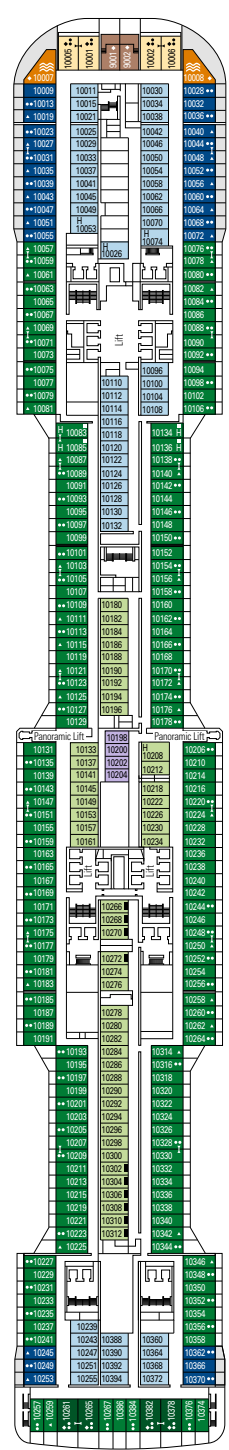

DECK 10
SEASIDE EVO