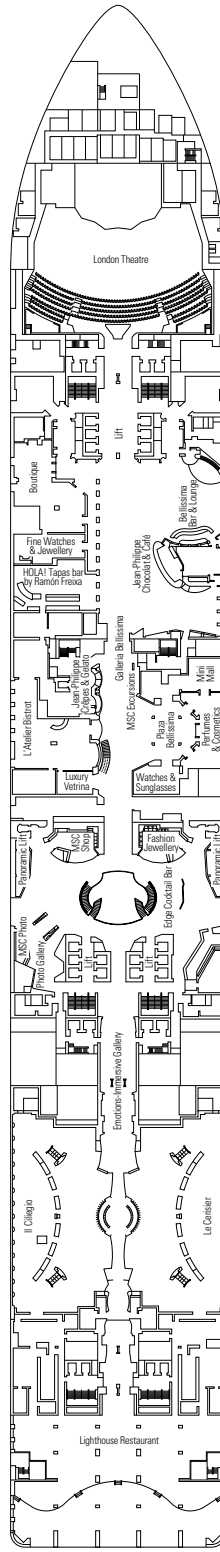

DECK 6
MUSICA